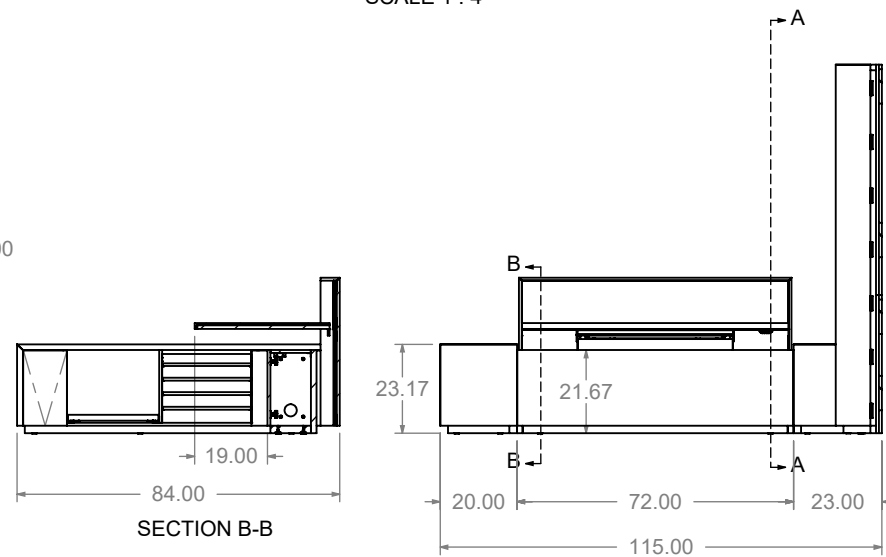

NOTE: DISCUSS WHETHER TO USE SURFACE MOUNT LED LIGHT AND FASCIA DURING PTS REVIEW
(DO NOT ATTACH UNTIL DISCUSSED)

- ⑥ LOOX LED SURFACE MOUNT LIGHT ASSY
- ⑦ LOOX SURFACE MOUNT BRACKET
- ⑧ LOOX PUSH BUTTON SWITCH
- ⑨ LOOX LED DRIVER
- ⑩ LOOX SWITCH HOUSING
- ⑪ LOOX FLEX RIBBON CONNECTOR
- ⑫ CC LIGHT FASICA (TAPE ATTACH)

ITEM: 16
LOCK FINISH:
PULL FINISH:
GROMMET FINISH:
LEG FINISH:
BASE FINISH:
FABRIC: UNIKA VAEV ECOUSTIC FELT 681-94 CREAM
SPECIES: SNFC-BM
ACCENT:
FINISH: NA11N0 NATURAL (CLEAR COAT)
CC: SEE ACKNOWLEDGEMENT
TAG: NY SHOWROOM

HALCON
1811 Second Ave NW Stewartville, MN 55976
Tel: 507.533.4235 Sales Fax: 507.533.9349

NOTES

BOM= *Glacier White Corian Top
*White Lift Mechanism
*Classic White Ezo
*White File Rails

FILE: 47556S-16 GRP: 53 GRPQTY: 1
CUSTOMER: EVENSONBEST LLC.
PROJECT: NEW YORK SHOWROOM
A.2 01/14/20 MJT NYSR J SHAPE RECEPTION WKST 84 X 115 X 192 WVC-R.SLDRW
47556S-16-1-16-371

DESCRIPTION: NYSR J SHAPE RECEPTION WKST 84 X 115 X 192 WVC-R.SLDRW
REVISION: A.2 01/14/20 MJT NYSR J SHAPE RECEPTION WKST 84 X 115 X 192 WVC-R.SLDRW
PRODUCT LINE: CUSTOM
SHEET 1 OF 2
DUNLWELLING
DT170 4/6/2020 10:40:42 AM