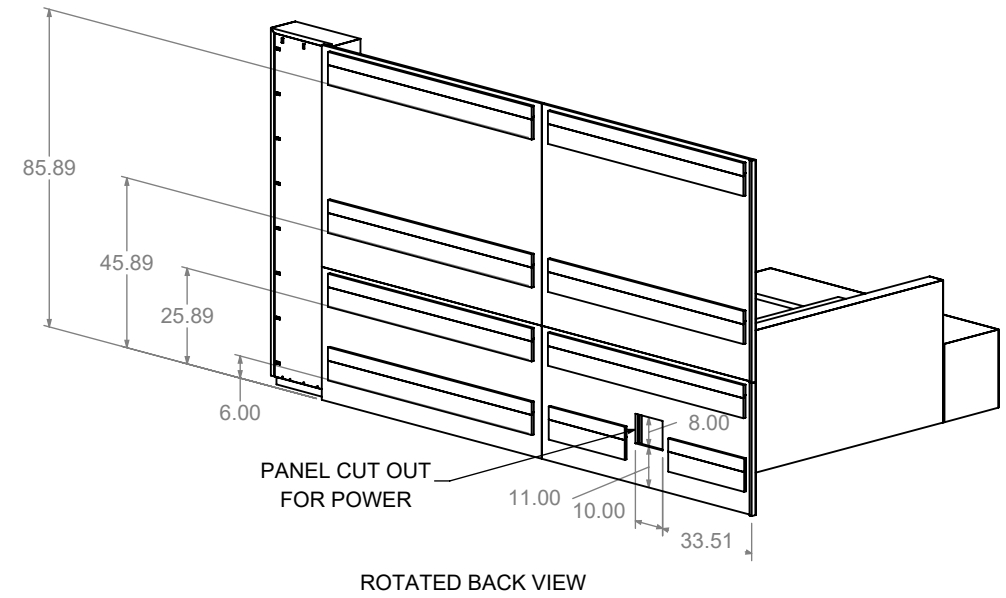

NOTE: DISCUSS WHETHER TO USE SURFACE MOUNT LED LIGHT AND FASCIA DURING PTS REVIEW
(DO NOT ATTACH UNTIL DISCUSSED)

- ⑥ LOOX LED SURFACE MOUNT LIGHT ASSY
- ⑦ LOOX SURFACE MOUNT BRACKET
- ⑧ LOOX PUSH BUTTON SWITCH
- ⑨ LOOX LED DRIVER
- ⑩ LOOX SWITCH HOUSING
- ⑪ LOOX FLEX RIBBON CONNECTOR
- ⑫ CC LIGHT FASICA (TAPE ATTACH)