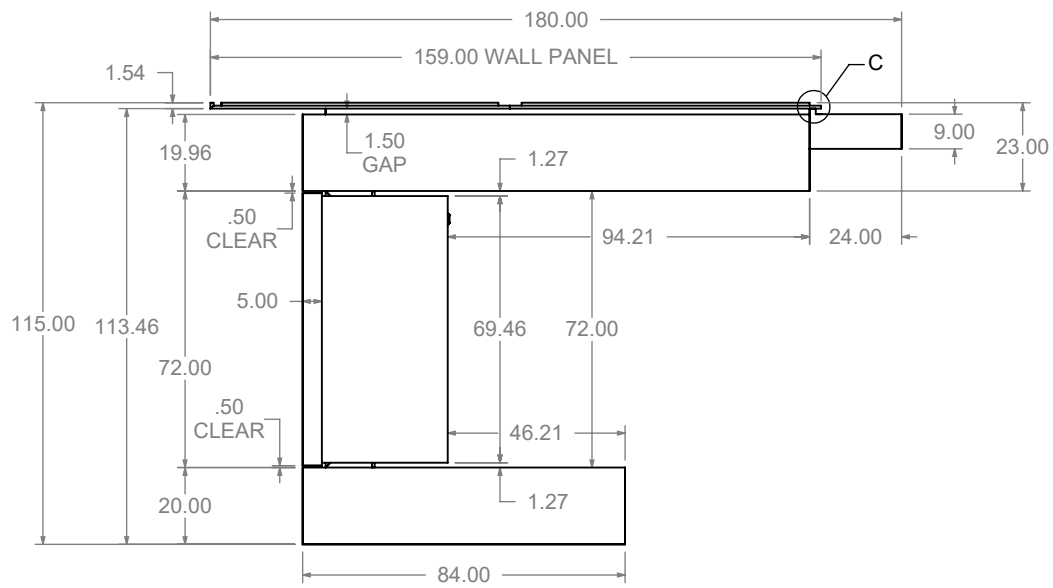

NOTE: DISCUSS WHETHER TO USE SURFACE MOUNT LED LIGHT AND FASCIA DURING PTS REVIEW
(DO NOT ATTACH UNTIL DISCUSSED)

- ⑥ LOOX LED SURFACE MOUNT LIGHT ASSY
- ⑦ LOOX SURFACE MOUNT BRACKET
- ⑧ LOOX PUSH BUTTON SWITCH
- ⑨ LOOX LED DRIVER
- ⑩ LOOX SWITCH HOUSING
- ⑪ LOOX FLEX RIBBON CONNECTOR
- ⑫ CC LIGHT FASICA (TAPE ATTACH)