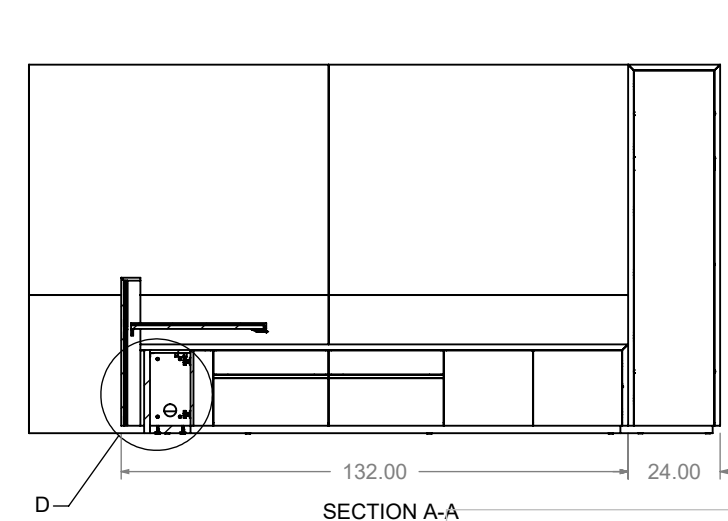

NOTE: DISCUSS WHETHER TO USE SURFACE MOUNT LED LIGHT AND FASCIA DURING PTS REVIEW
(DO NOT ATTACH UNTIL DISCUSSED)

- ⑥ LOOX LED SURFACE MOUNT LIGHT ASSY
- ⑦ LOOX SURFACE MOUNT BRACKET
- ⑧ LOOX PUSH BUTTON SWITCH
- ⑨ LOOX LED DRIVER
- ⑩ LOOX SWITCH HOUSING
- ⑪ LOOX FLEX RIBBON CONNECTOR
- ⑫ CC LIGHT FASICA (TAPE ATTACH)