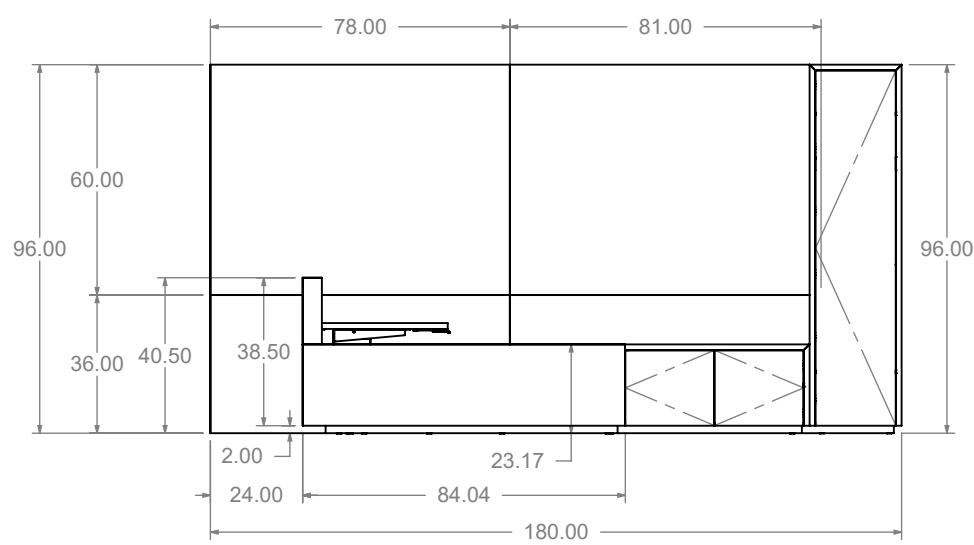

NOTE: DISCUSS WHETHER TO USE SURFACE MOUNT LED LIGHT AND FASCIA DURING PTS REVIEW
(DO NOT ATTACH UNTIL DISCUSSED)

- ⑥ LOOX LED SURFACE MOUNT LIGHT ASSY
- ⑦ LOOX SURFACE MOUNT BRACKET
- ⑧ LOOX PUSH BUTTON SWITCH
- ⑨ LOOX LED DRIVER
- ⑩ LOOX SWITCH HOUSING
- ⑪ LOOX FLEX RIBBON CONNECTOR
- ⑫ CC LIGHT FASICA (TAPE ATTACH)