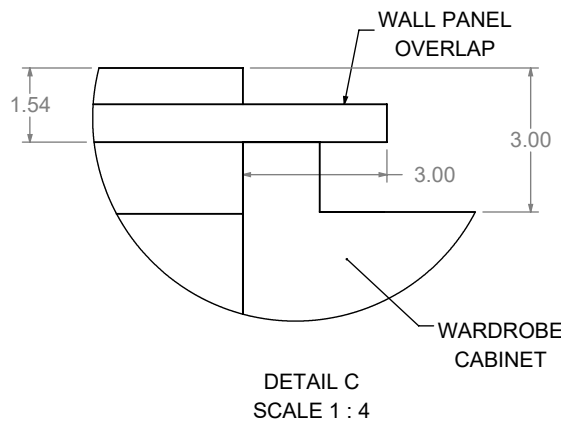

NOTE: DISCUSS WHETHER TO USE SURFACE MOUNT LED LIGHT AND FASCIA DURING PTS REVIEW
(DO NOT ATTACH UNTIL DISCUSSED)

- ⑥ LOOX LED SURFACE MOUNT LIGHT ASSY
- ⑦ LOOX SURFACE MOUNT BRACKET
- ⑧ LOOX PUSH BUTTON SWITCH
- ⑨ LOOX LED DRIVER
- ⑩ LOOX SWITCH HOUSING
- ⑪ LOOX FLEX RIBBON CONNECTOR
- ⑫ CC LIGHT FASICA (TAPE ATTACH)

DESCRIPTION: NYSR J SHAPE RECEPTION WKST 84 X 115 X 192 WVC-R.SLDRW
REVISION: A.2 01/14/20 MJT NYSR J SHAPE RECEPTION WKST 84 X 115 X 192 WVC-R.SLDRW
PRODUCT LINE: CUSTOM
SHEET 1 OF 2
DUNLWELLING
DT170 4/6/2020 10:40:42 AM