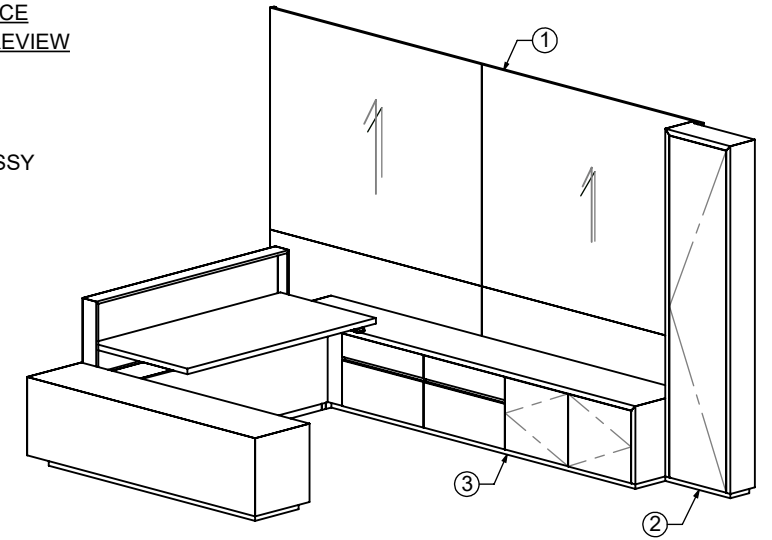

NOTE: DISCUSS WHETHER TO USE SURFACE MOUNT LED LIGHT AND FASCIA DURING PTS REVIEW
(DO NOT ATTACH UNTIL DISCUSSED)

- ⑥ LOOX LED SURFACE MOUNT LIGHT ASSY
- ⑦ LOOX SURFACE MOUNT BRACKET
- ⑧ LOOX PUSH BUTTON SWITCH
- ⑨ LOOX LED DRIVER
- ⑩ LOOX SWITCH HOUSING
- ⑪ LOOX FLEX RIBBON CONNECTOR
- ⑫ CC LIGHT FASICA (TAPE ATTACH)

DESCRIPTION: NYSR J SHAPE RECEPTION WKST 84 X 115 X 192 WVC-R.SLDRW
REVISION: A.2 01/14/20 MJT NYSR J SHAPE RECEPTION WKST 84 X 115 X 192 WVC-R.SLDRW
PRODUCT LINE: CUSTOM
SHEET 1 OF 2
DUNLWELLING
DT170 4/6/2020 10:40:42 AM